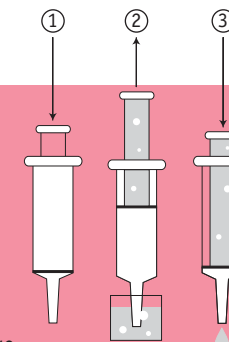

**vet  
worthy**  
ORAL SYRINGE

**35 CC**  
Great for  
large pets

**EASILY USE  
FOR ORAL  
FEEDING OR  
MEDICATING  
YOUR PETS**

**1 ORAL SYRINGE • 35 CC**

COLORS:
 k c m y pms708
LABEL DIE: 3.75" x 8.25"
: Blister

**OUR VET WORTHY® ORAL SYRINGE  
ADMINISTERS FEEDING OR  
MEDICATION TO YOUR PETS**

**Easily and accurately  
administers oral feeding  
or medication to your  
pets. Always ensure  
fresh drinking water is  
available to your pet  
after administration.**

**DIRECTIONS:**

1. Remove the paper collar. Insert the applicator into the liquid with the plunger down.
2. Pull back on the plunger to suck the liquid in. Use the gauge on the side to insure proper measurement.
3. Open your pet's mouth with one hand over the top of the head and muzzle. Apply pressure with your fingers on each side of the jaw hinge. Insert over the tongue and to the back of the mouth. Slowly push the plunger to administer. Rinse with water and air dry. **To avoid inhaling liquid, keep pet's head level. DO NOT tilt head backward.**