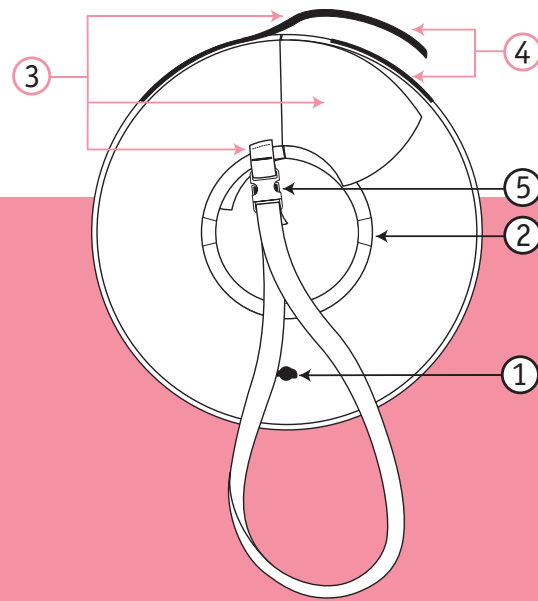

DIRECTIONS:

PLEASE READ BEFORE USING THE PROTECTIVE INFLATABLE COLLAR

1. Inflate by pinching and blowing into the retractable air valve. Press and close after filling the inner tube with air.
2. Remove your dog's collar and run it through the inner ring straps of the protective inflatable collar. Make sure the security strap is on the bottom side of the protective inflatable collar.
3. Reattach the collar around your dog's neck. Adjust so that the velcro tab and security strap are behind your dog's head. The security strap will be on the bottom side of the protective inflatable collar.
4. Secure the velcro tab so both ends of the protective inflatable collar are together. Note: Velcro will require moderate strength to pull apart.
5. Disconnect the security strap and wrap one end around your dog's chest behind your dog's front legs. Adjust for fit and reconnect.

CAUTION: The protective inflatable collar may help protect your dog from reaching their injury or wound. Some dogs may be able to reach the wounds on their legs, paws and tail. The protective inflatable collar is not 100% guaranteed to prevent punctures, chewing or biting that can cause the tube to deflate. Monitor your dog when wearing the protective inflatable collar. **CAUTION: STRONG VELCRO.** Avoid contact with clothing and fabrics that would catch on the hooks.

LARGE
13 INCHES - 18 INCHES