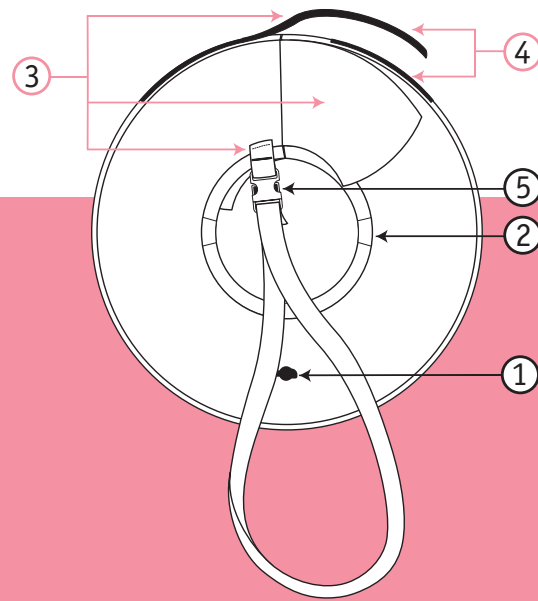

DIRECTIONS:

PLEASE READ BEFORE USING THE PROTECTIVE INFLATABLE COLLAR

1. Inflate by pinching and blowing into the retractable air valve. Press and close after filling the inner tube with air.
2. Remove your dog's collar and run it through the inner ring straps of the protective inflatable collar. Make sure the security strap is on the bottom side of the protective inflatable collar.
3. Reattach the collar around your dog's neck. Adjust so that the velcro tab and security strap are behind your dog's head. The security strap will be on the bottom side of the protective inflatable collar.
4. Secure the velcro tab so both ends of the protective inflatable collar are together. Note: Velcro will require moderate strength to pull apart.
5. Disconnect the security strap and wrap one end around your dog's chest behind your dog's front legs. Adjust for fit and reconnect.

CAUTION: The protective inflatable collar may help protect your dog from reaching their injury or wound. Some dogs may be able to reach the wounds on their legs, paws and tail. The protective inflatable collar is not 100% guaranteed to prevent punctures, chewing or biting that can cause the tube to deflate. Monitor your dog when wearing the protective inflatable collar. **CAUTION: STRONG VELCRO.** Avoid contact with clothing and fabrics that would catch on the hooks.

EXTRA LARGE
18 INCHES AND UP

PROTECTIVE COLLAR SIZE CHART	
COLLAR SIZE	SIZE OF NECK (CIRCUMFERENCE)
Extra Small	Up to 6 inches Up to 15.2 cm
Small	6 inches – 10 inches 15.2 cm – 25.4 cm
Medium	10 inches – 13 inches 25.4 cm – 33.0 cm
Large	13 inches – 18 inches 33.0 cm – 45.7 cm
Extra Large	18 inches and up 45.7 cm and up